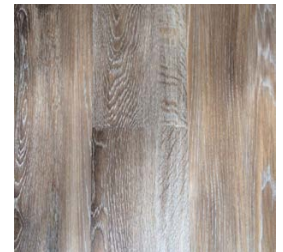

Carpathian
RVIPASS13107